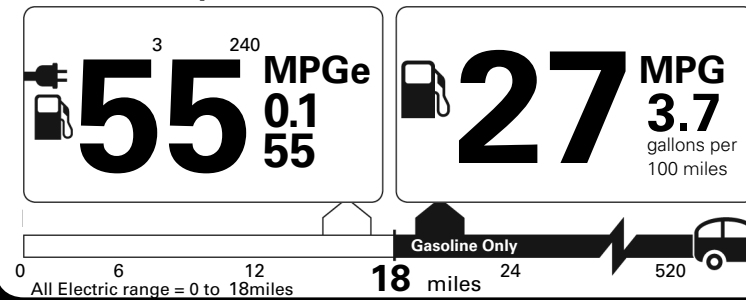

## PRICING

IMPORTER'S SUGGESTED LIST PRICE P.O.E.:	\$ 63,950.00
Grocery Bag Holder*	265.00
Metallic Paint	695.00
Air Quality with Advanced Air Cleaner	250.00
20" 5-Multi Spoke Alloy Wheel	800.00
Destination Charge	1,095.00
<b>Total Suggested Retail Price:</b>	<b>\$ 67,055.00</b>

## Fuel Economy and Environment

Plug-In Hybrid Vehicle  
Electricity-Gasoline

**Fuel Economy** Standard SUV 4WD range from 13 to 101 MPGe. The best vehicle rates 141 MPGe.

You **save**

**\$ 0**

**in fuel costs  
over 5 years**  
compared to the  
average new vehicle.